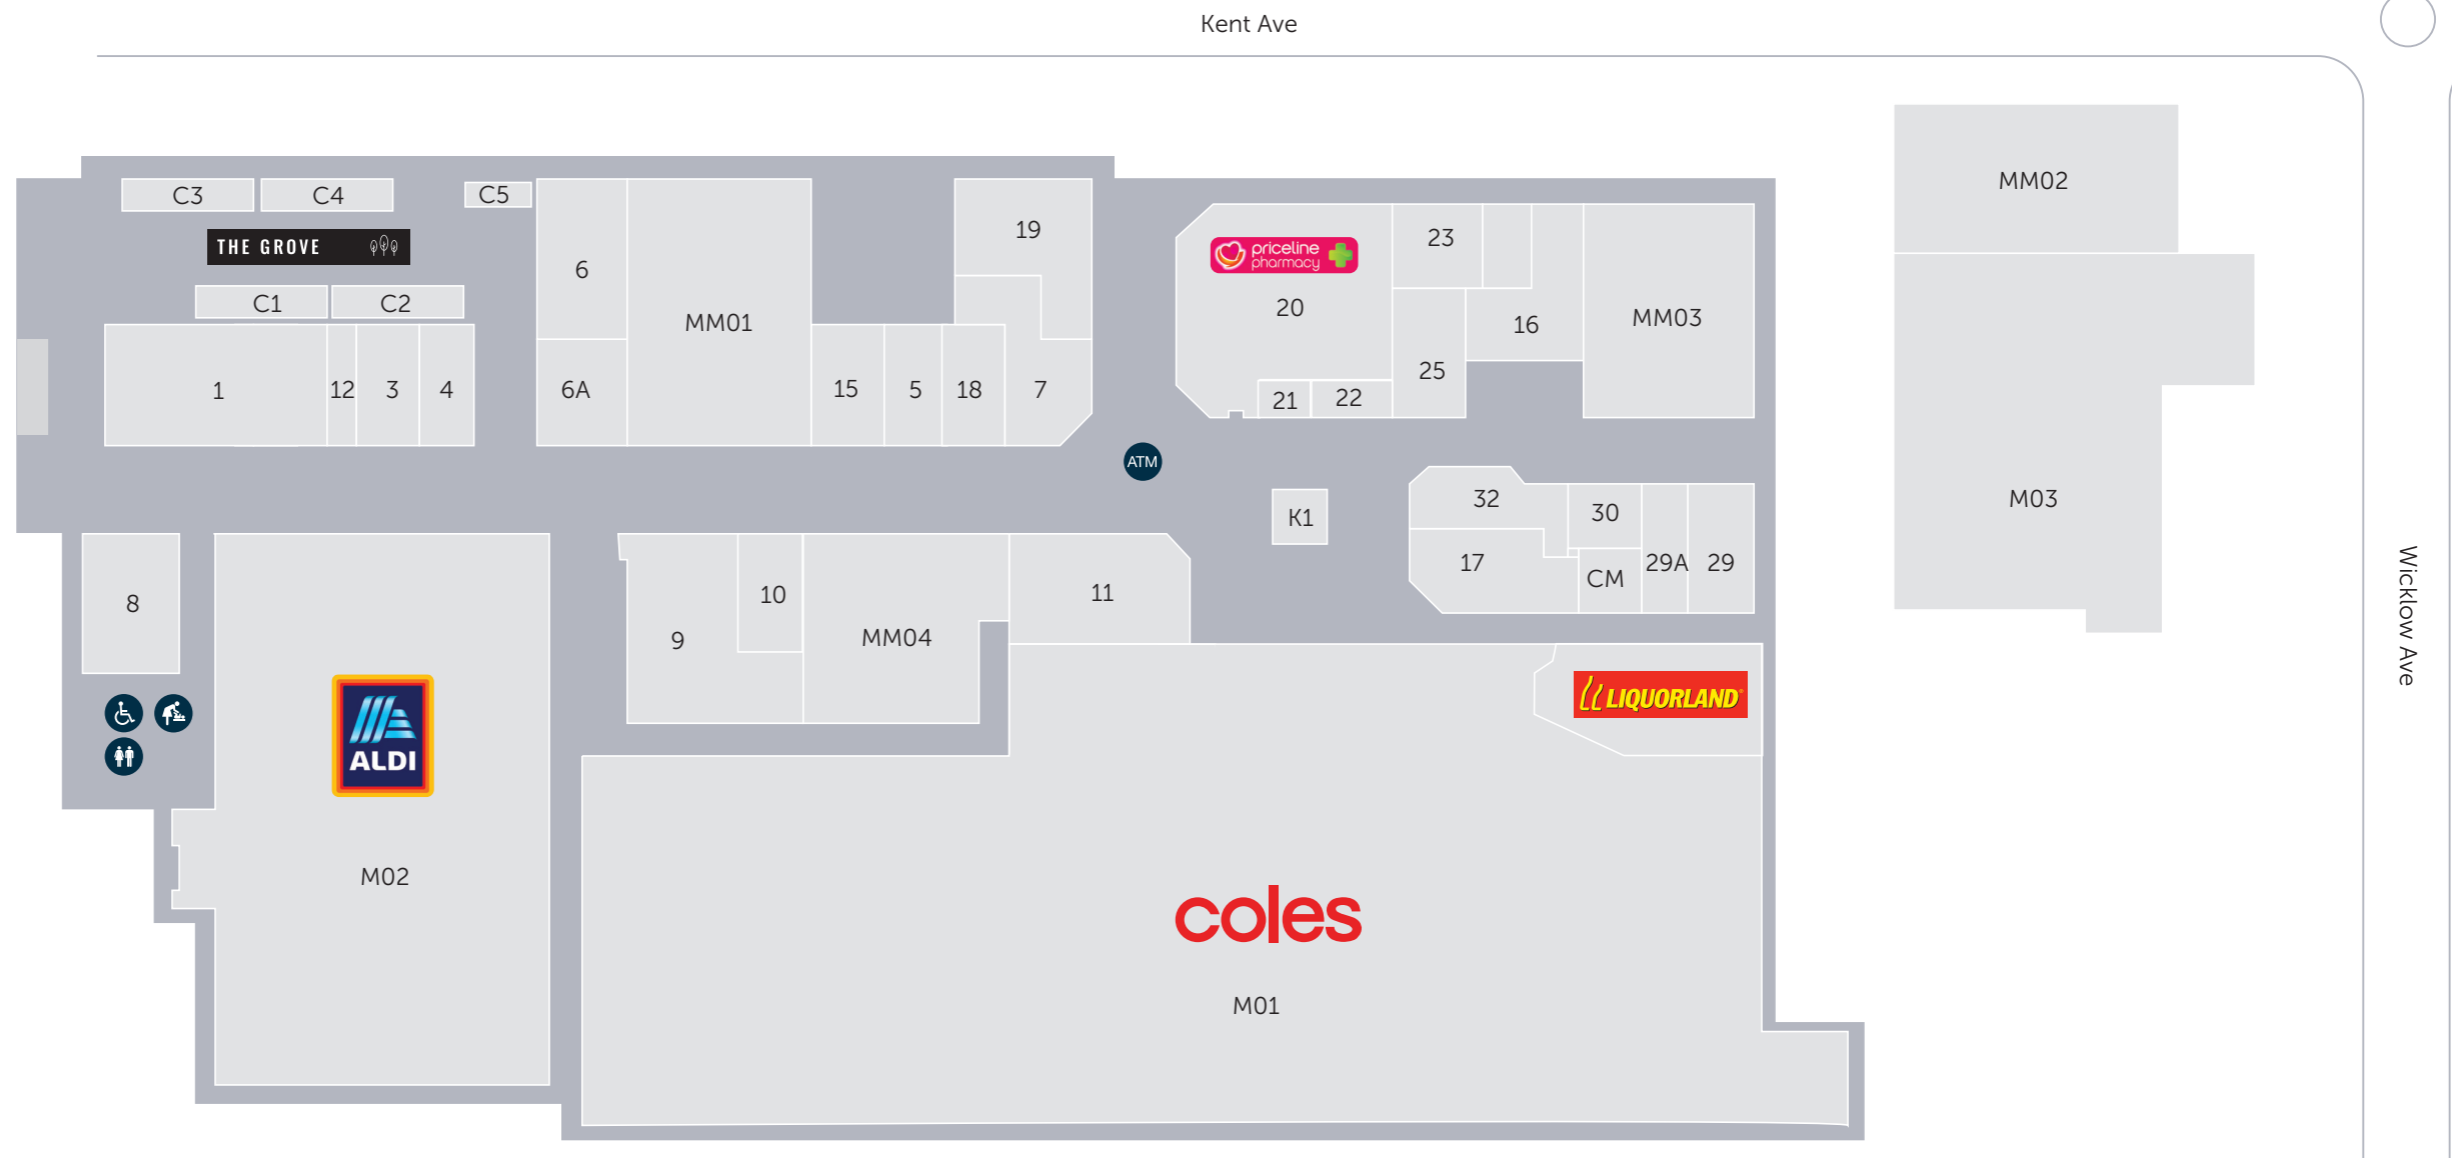

Store Directory

SUPERMARKETS & LIQUOR

ALDI	M02
Bottlemart	8
Coles	M01
Liquorland	M01
The Local Asian Grocer	17

FRESH FOOD

Baker's Delight	32
Rainbow Meats	11
Steve Costi's Famous Fish	7
Zesty Land Fine Foods	MM04